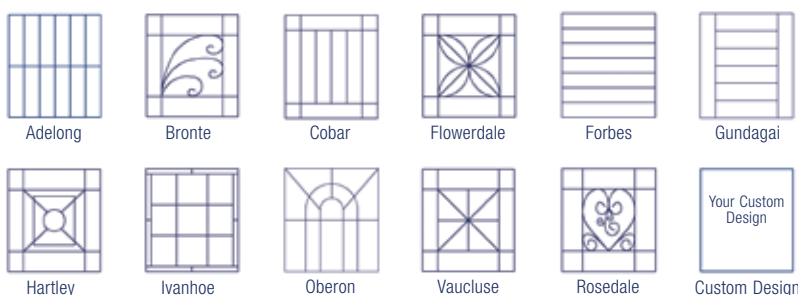

KINGS Security Window Grille **DESIGNS**