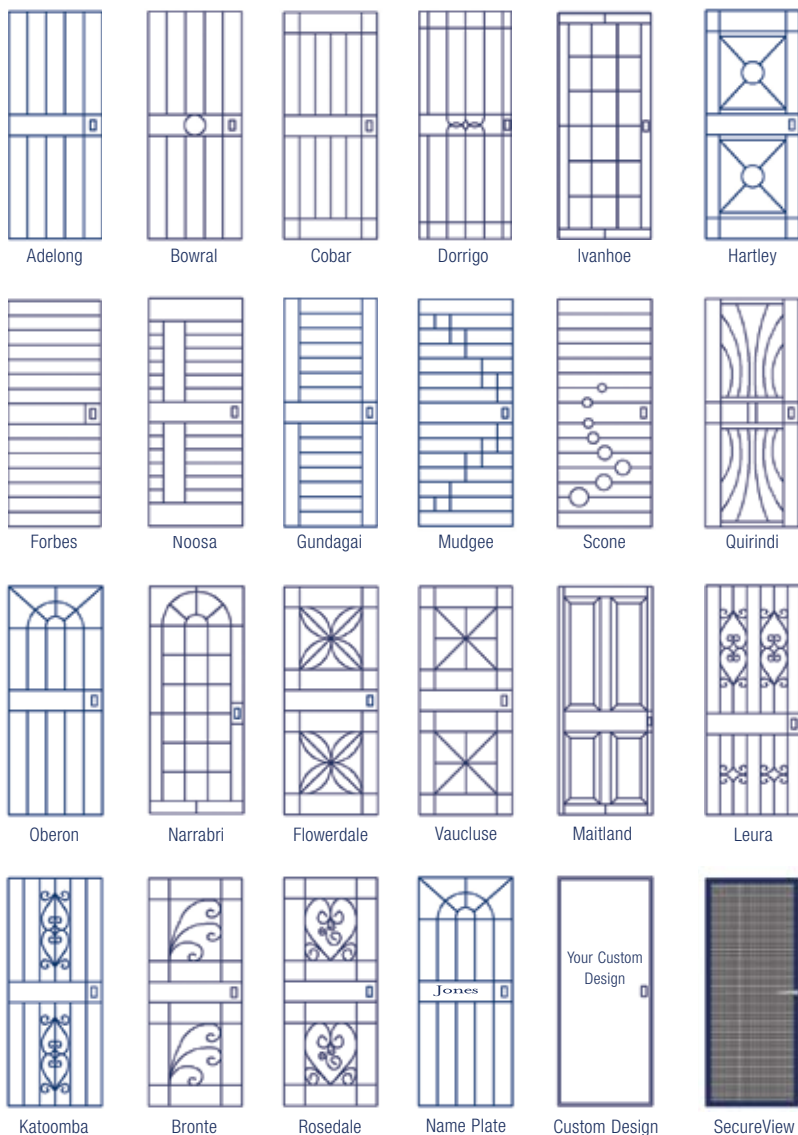

KINGS Security Door **DESIGNS**